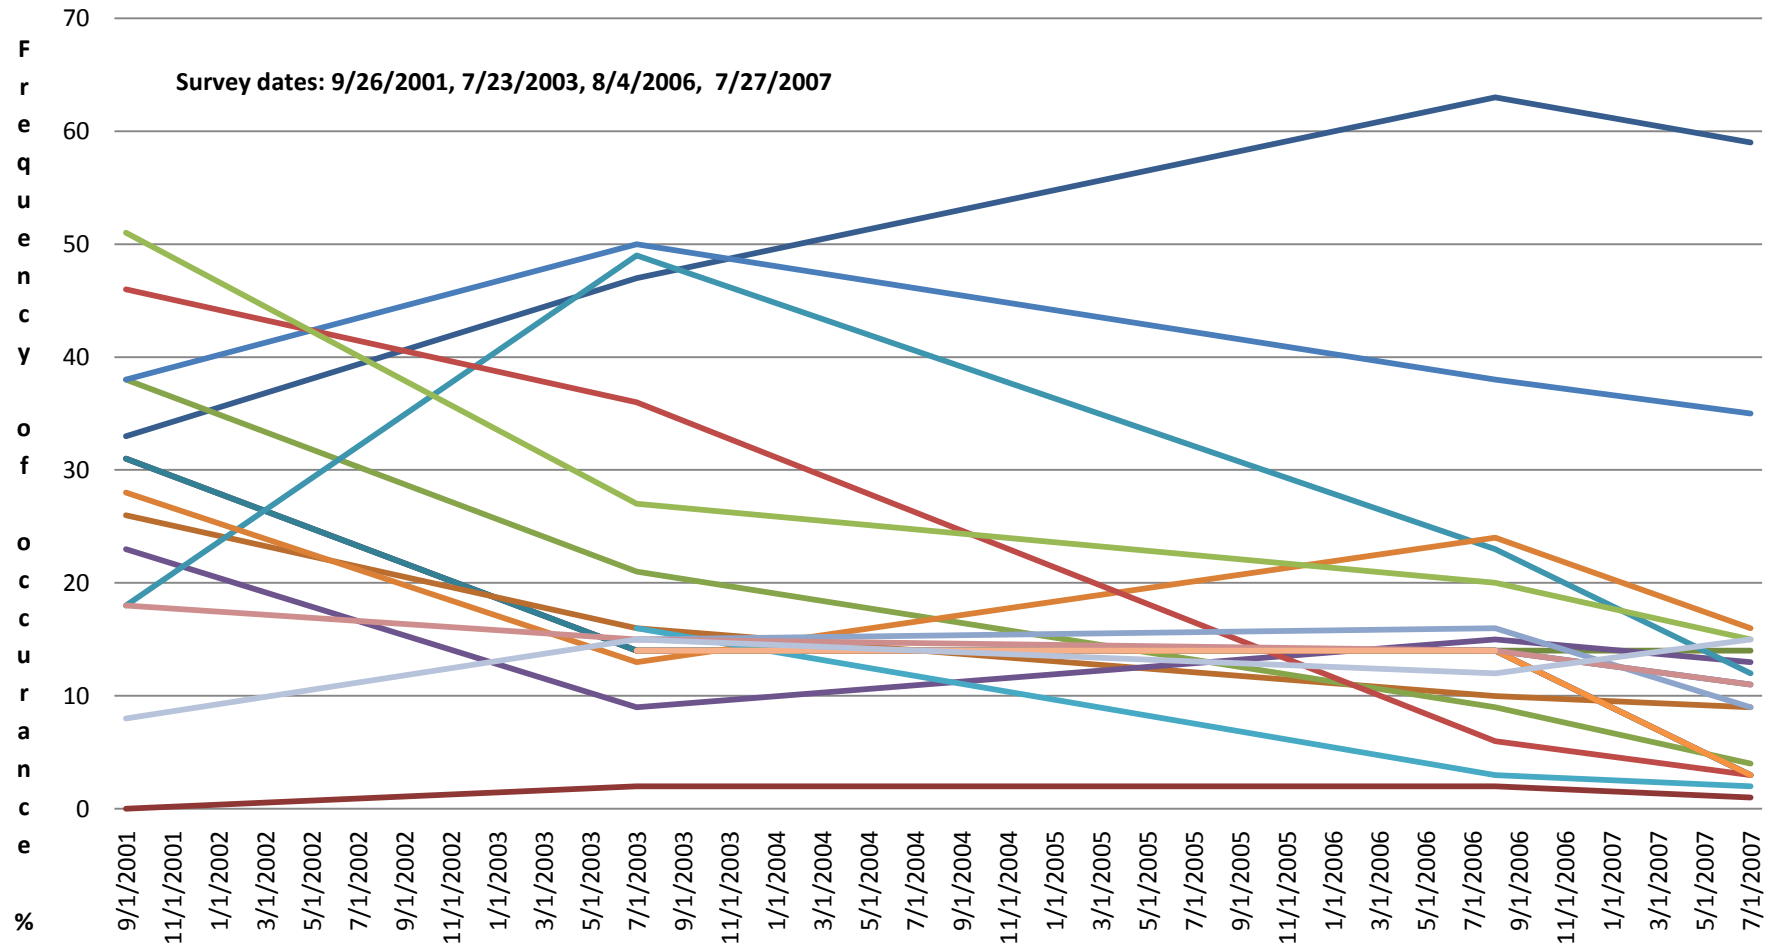

Christmas Lake Vegetation Survey

Survey dates: 9/26/2001, 7/23/2003, 8/4/2006, 7/27/2007

- Eurasian watermilfoil — Curlyleaf pondweed — Largeleaf pondweed — Illinois pondweed — Floatingleaf pondweed
- Sago pondweed — White-stem pondweed — Stringy pondweed — Claspingleaf pondweed — Robbin's pondweed
- Flatstem pondweed — Bushy pondweed — Coontail — Northern watermilfoil — Wild
- Marsh — Water crowfoot — Water Stargrass — Canadian waterweed — Chara (Muskgrass)
- Star duckweed — Spatterdock — Nuphar sp. — White waterlily — Watermeal